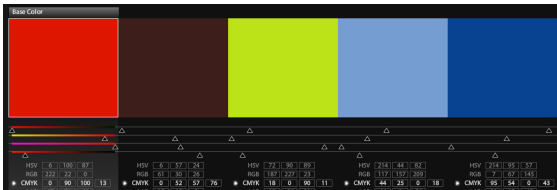

**Mahindra Satyam**

All fonts are Sans-Serif  
Color Scheme is triad  
For portrait card color scheme:

For landscape card color scheme: